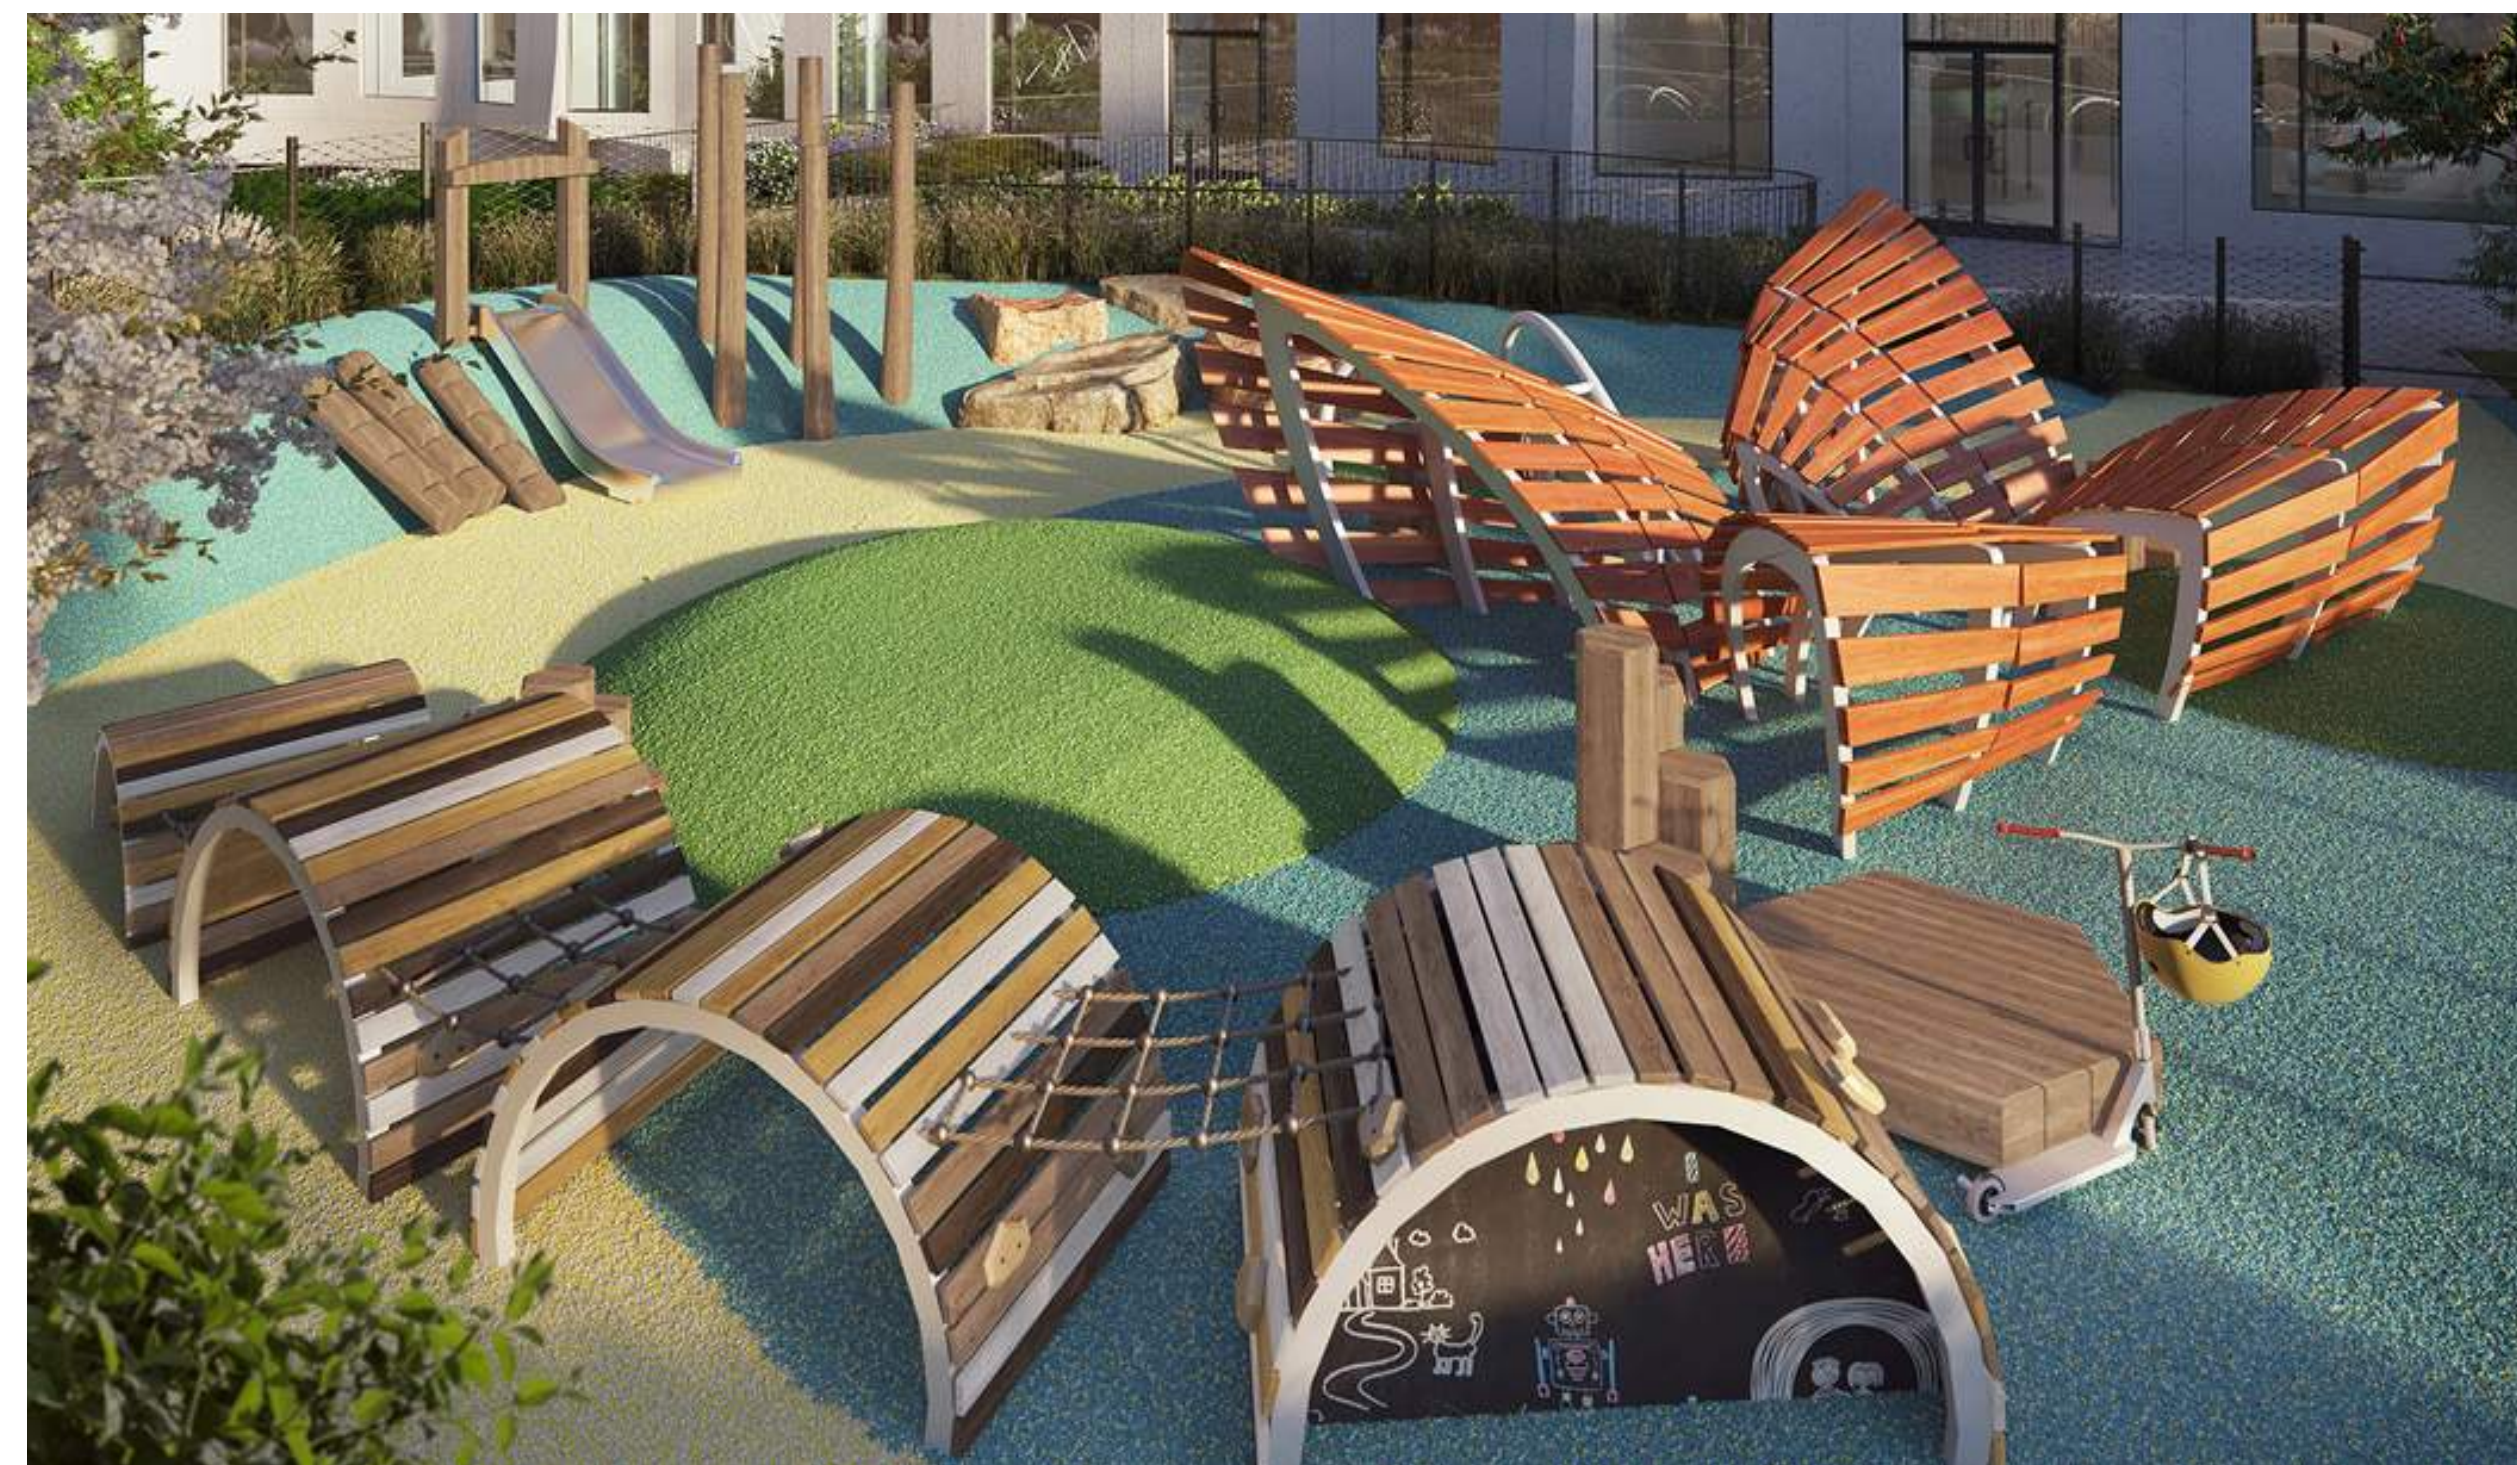

# LANDSCAPE SITE PLAN

JANUARY 16, 2020

Legend:

- 1 Existing monument sign
- 2 Concrete accent paving at entry
- 3 New Jacaranda trees
- 4 Shade tree
- 5 Salvaged table / umbrellas located on new artificial turf
- 6 42" high barrier fence
- 7 Existing slope planting
- 8 Stormwater treatment area
- 9 Animal visiting area
- 10 Relocated benches
- 11 New bench
- 12 Existing hard courts
- 13 Existing garden
- 14 Outdoor lunch shelter
- 15 Food service building
- 16 Trike track
- 17 Fabric shade canopy over new play structure
- 18 Existing channel
- 19 Drop-off / pickup
- 20 Circular bench at existing tree

# LANDSCAPE DESIGN CONCEPT

JANUARY 16, 2020

SCHEMATIC DESIGN  
LANDSCAPE DESIGN CONCEPT

JANUARY 16, 2020

# LANDSCAPE DESIGN CONCEPT

JANUARY 16, 2020